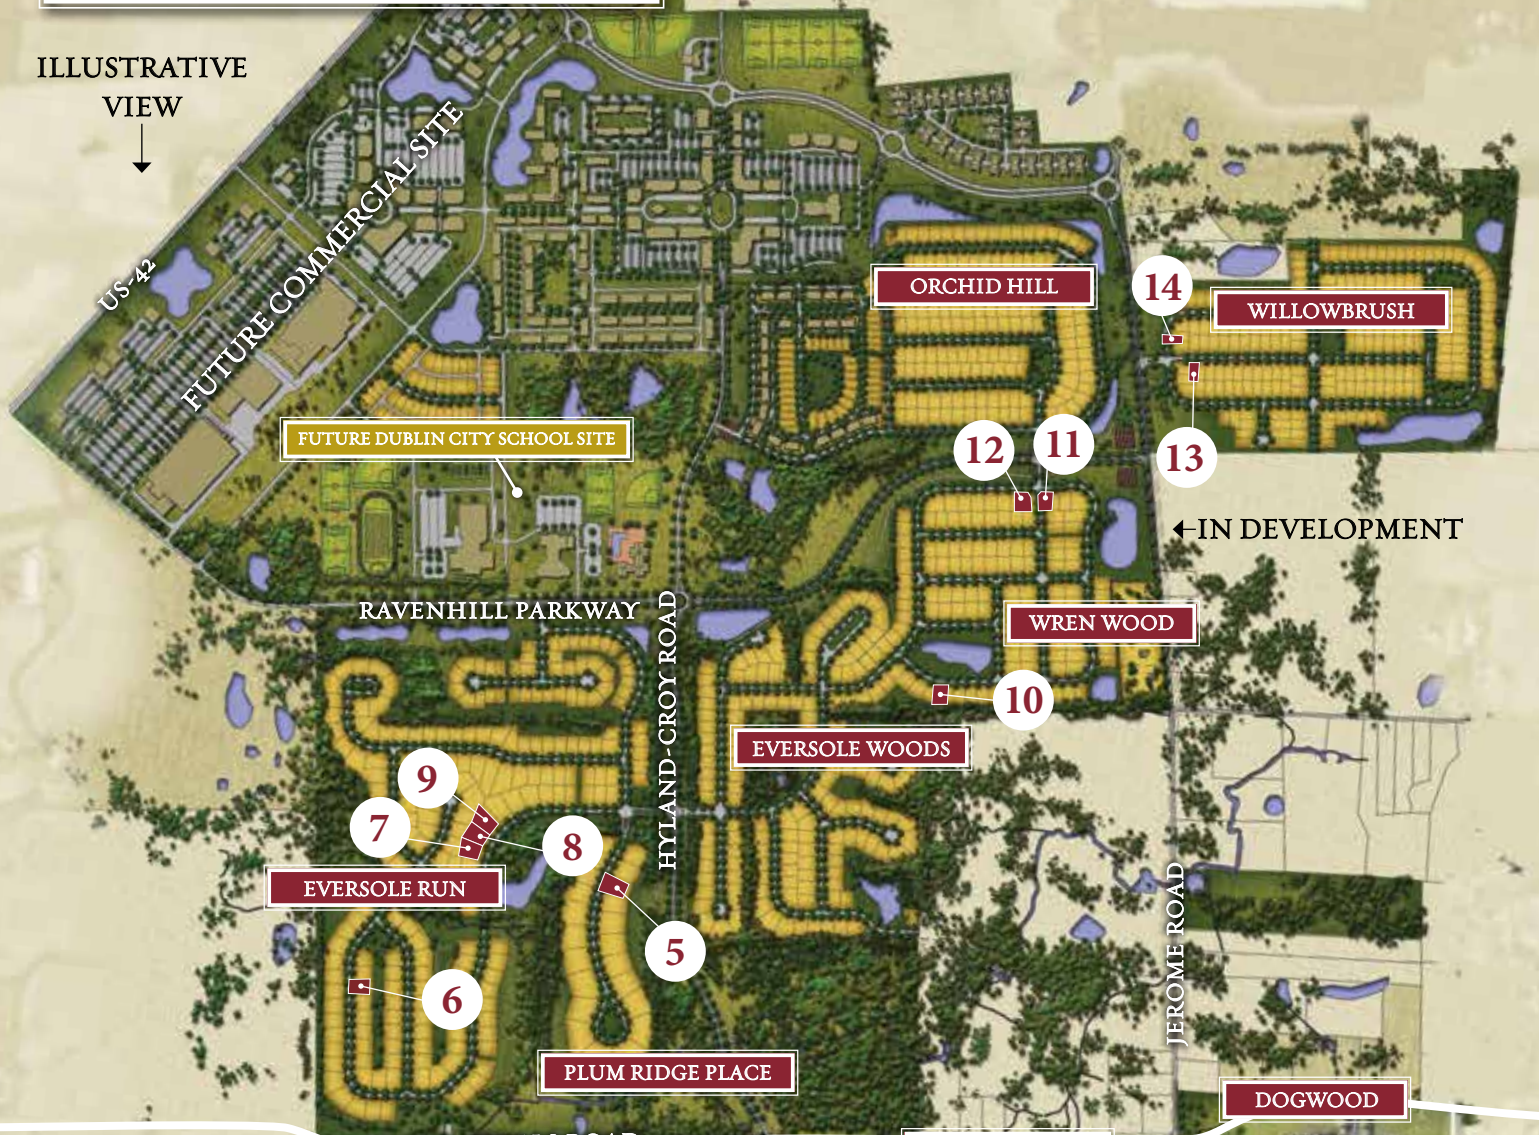

JEROME VILLAGE MODEL HOMES MAP

ILLUSTRATIVE
VIEW

SATELLITE
VIEW

Model HOMES

ARROWWOOD NEIGHBORHOOD

- 1. **BOB WEBB HOMES**
10600 Honeysuckle Way
- 2. **3 PILLAR HOMES**
10602 Arrowwood Drive
- 3. **COMPASS HOMES**
10626 Arrowwood Drive

COURTYARDS AT JEROME VILLAGE

- 4. **EPCON COMMUNITIES**
10312 Silverbell Drive

PLUM RIDGE PLACE

- 5. **ARTHUR RUTENBERG HOMES**
11170 Plum Ridge Place

EVERSOLE RUN

- 6. **ROMANELLI AND HUGHES**
11312 Cedar Crest Drive
- 7. **MEMMER HOMES**
11355 Winterberry Drive
- 8. **COPPERTREE HOMES**
11363 Winterberry Drive
- 9. **BOB WEBB HOMES**
11371 Winterberry Drive

WREN WOOD NEIGHBORHOOD

- 10. **MANOR HOMES**
7979 Wren Wood Drive
- 11. **PULTE HOMES**
11547 Sumner Way
- 12. **FISCHER HOMES**
8005 Lilium Way

WILLOWBRUSH NEIGHBORHOOD

- 13. **ROCKFORD HOMES**
7385 Willowbrush Drive
- 14. **SCHOTTENSTEIN HOMES**
7421 Yarrow Run Road