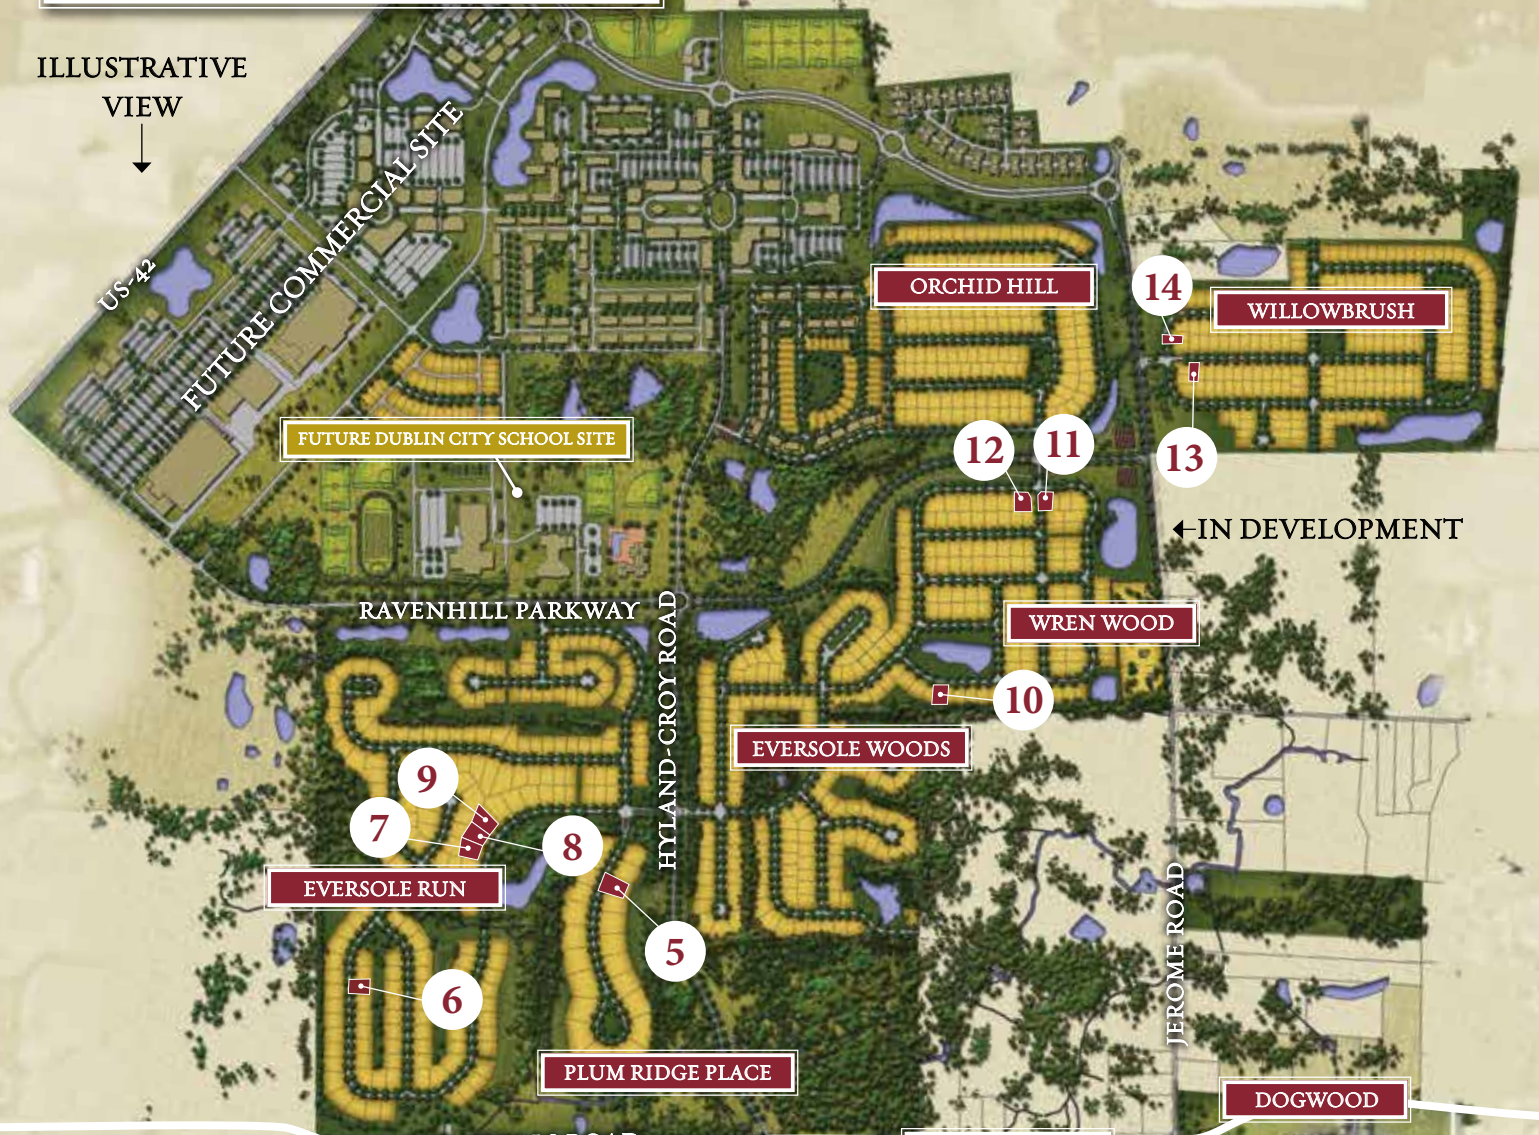

JEROME VILLAGE MODEL HOMES MAP

ILLUSTRATIVE
VIEW

SATELLITE
VIEW

Model HOMES

ARROWWOOD NEIGHBORHOOD

1. **BOB WEBB HOMES**
10600 Honeysuckle Way
2. **3 PILLAR HOMES**
10602 Arrowwood Drive
3. **COMPASS HOMES**
10626 Arrowwood Drive

COURTYARDS AT JEROME VILLAGE

4. **EPCON COMMUNITIES**
10312 Silverbell Drive

PLUM RIDGE PLACE

5. **ARTHUR RUTENBERG HOMES**
11170 Plum Ridge Place

EVERSOLE RUN

6. **ROMANELLI AND HUGHES**
11312 Cedar Crest Drive
7. **MEMMER HOMES**
11355 Winterberry Drive
8. **COPPERTREE HOMES**
11363 Winterberry Drive
9. **BOB WEBB HOMES**
11371 Winterberry Drive

WREN WOOD NEIGHBORHOOD

10. **MANOR HOMES**
7979 Wren Wood Drive
11. **PULTE HOMES**
11547 Sumner Way
12. **FISCHER HOMES**
8005 Lilium Way

WILLOWBRUSH NEIGHBORHOOD

13. **ROCKFORD HOMES**
7385 Willowbrush Drive
14. **SCHOTTENSTEIN HOMES**
7421 Yarrow Run Road